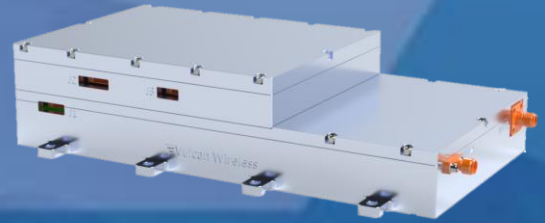

# NSR-SDR-Ka/S-HDR-DVB Transceiver

## Features:

- Full Duplex Radio Subsystem
- 5Watts Linear RF Transmit Power
- SSC Space (USN), K-Sat, Safran HDR
- Embedded TSAB Encryption (Option)

Specification	Value	Comment
Tx 25.5-27.0GHz	5W RF/80W DC 0.5dB steps	Integrated filters
Waveforms -Tx	DVB-S2(X), >500Mbps, OQPSK, QPSK, 8PSK, 16APSK, 32APSK BPSK, QPSK, MPSK, Others, 1K-500Mbps, PCM/PSK/PM	Optional FEC: CC1/2, LDPC, Turbo, Others SSC-USA, K-Sat, AWS, Others
Rx 2025-2118MHz	CCSDS TM/TC	Full Duplex Low Phase Noise
Data Framing	CCSDS TM/TC (NEN), MC3, DVB-S2, Coherent Turn Around, Ranging, PNT	Others available
I/O	RS-422, UART, Ethernet (TCP/IP)	Others available
Telemetry	Temperature(s), Voltages, Current	
DC Power	28Volts Input	22-36VDC battery
Encryption	• AES-256	Software Based
Mass	• 1165.73grams	+/-5%
Environmental	• Full Specs -25C to 60C • NASA GEVS 7000	30K rad TID SEU Recoverable, 5 year